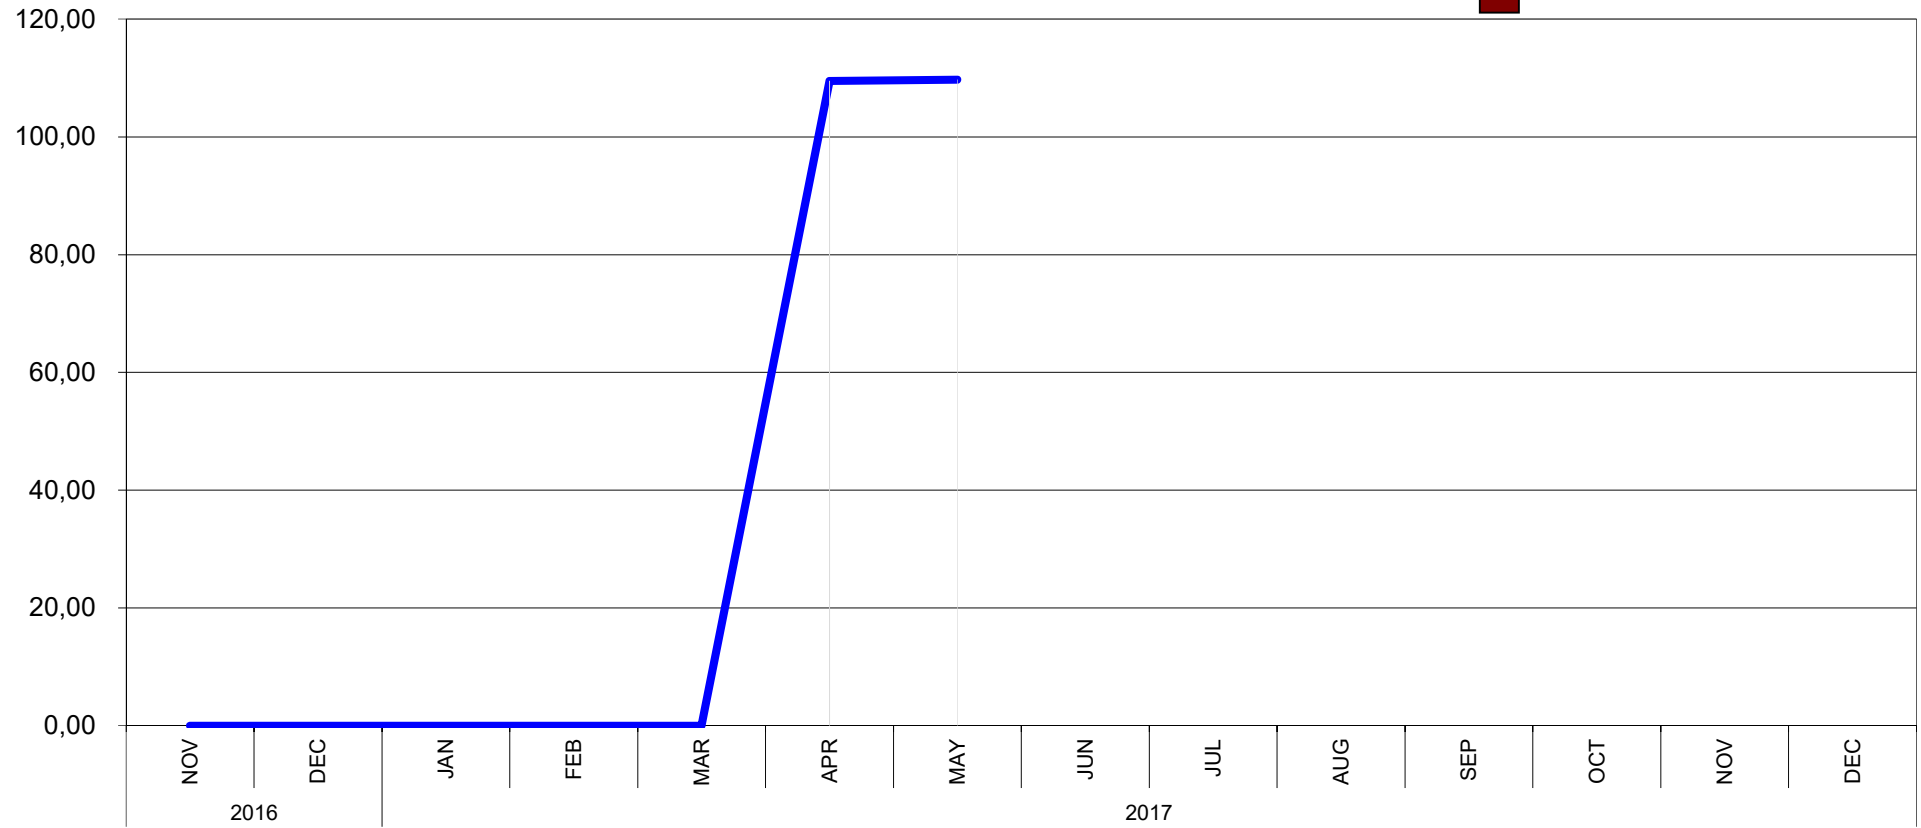

**T&D EUROPE
PAPER**
BASIS NOV 2016 = 100

- Provisional
- Complete
- Amended