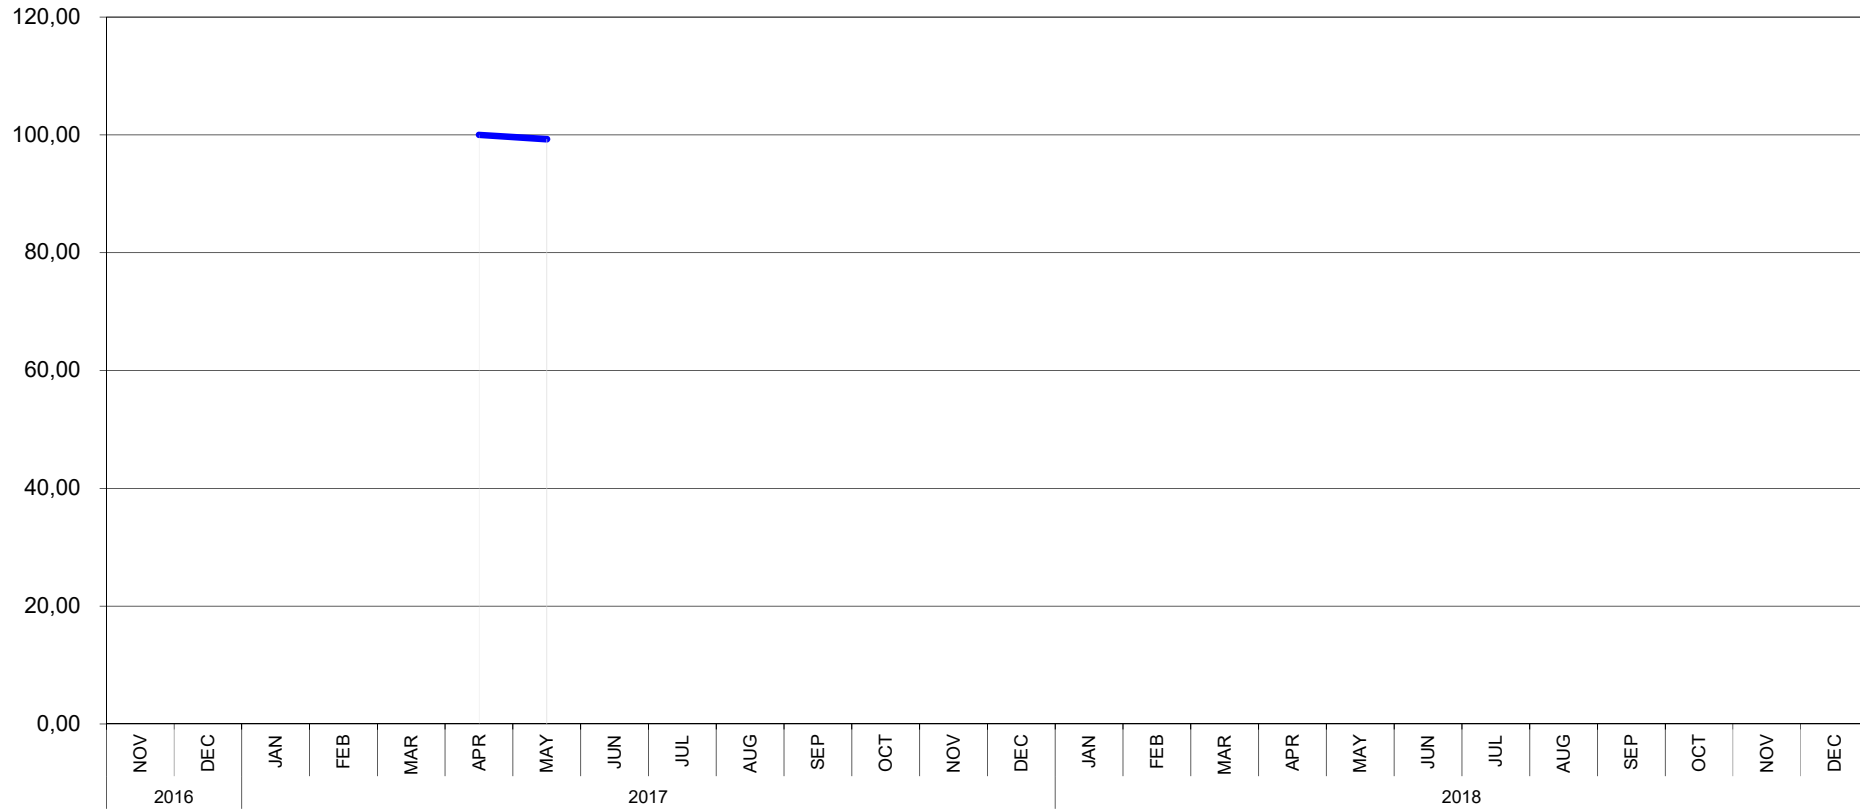

T&D EUROPE
SUPER HIGH GRADE GOES
BASIS NOV 2016 = 100

- Provisional
- Complete
- Amended

T&D EUROPE
Mineral Oil
BASIS Nov 2016 = 100

- Provisional
- Complete
- Amended

**T&D EUROPE
PAPER**
BASIS NOV 2016 = 100