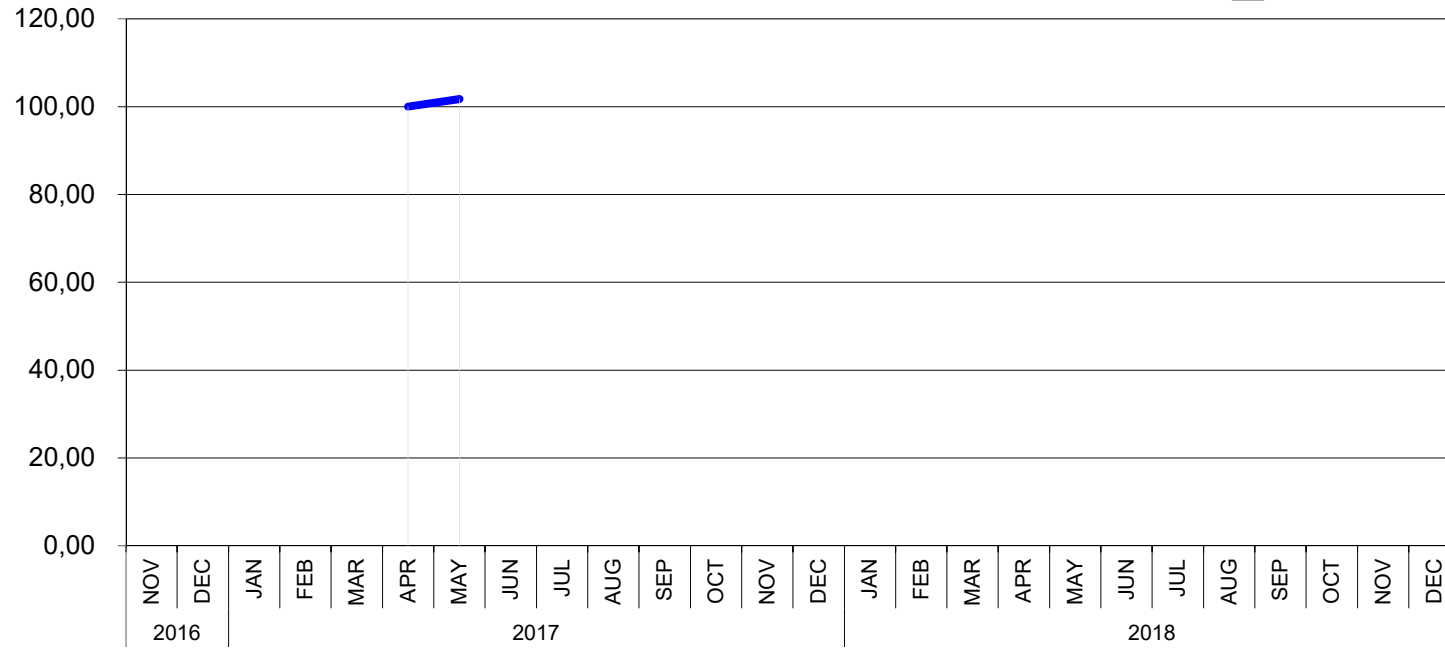

T&D EUROPE
Mineral Oil
BASIS Nov 2016 = 100

- Provisional
- Complete
- Amended