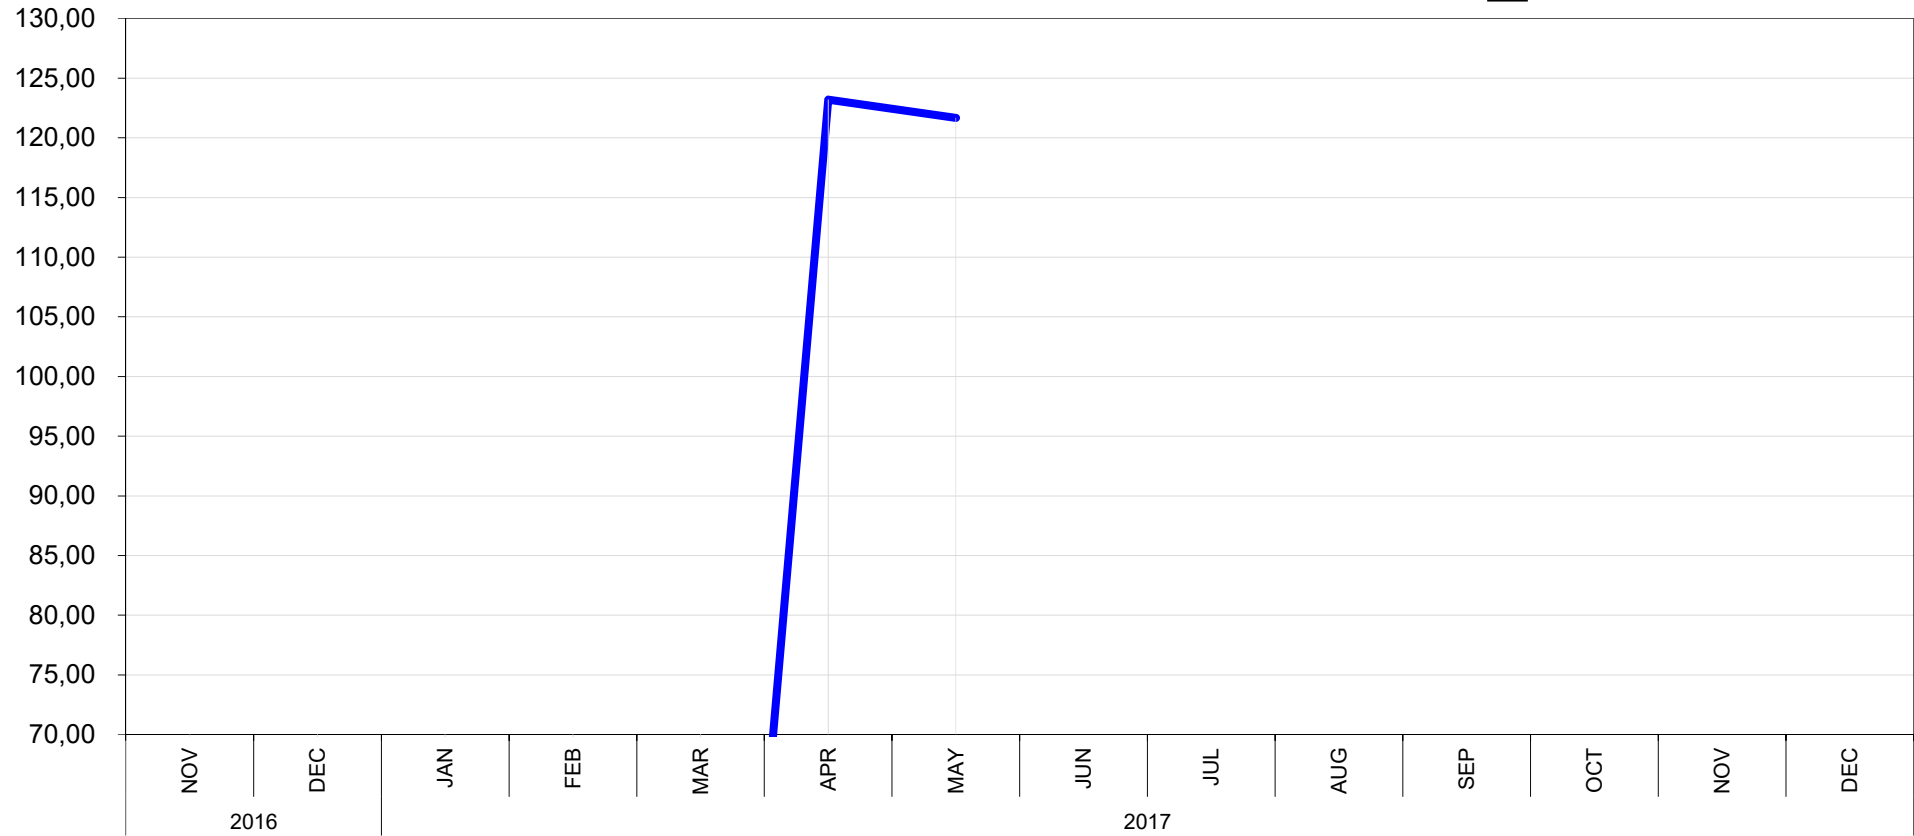

- Provisional
- Complete
- Amended

T&D EUROPE
COLD STEEL
BASIS NOV 2016 = 100

- Provisional
- Complete
- Amended

T&D EUROPE
HOT STEEL
BASIS NOV 2016 = 100

- Provisional
- Complete
- Amended

T & D Europe
TRANSFORMER COMMODITY INDICIES
DASHBOARD - Indices (Nov 2016 = 100)