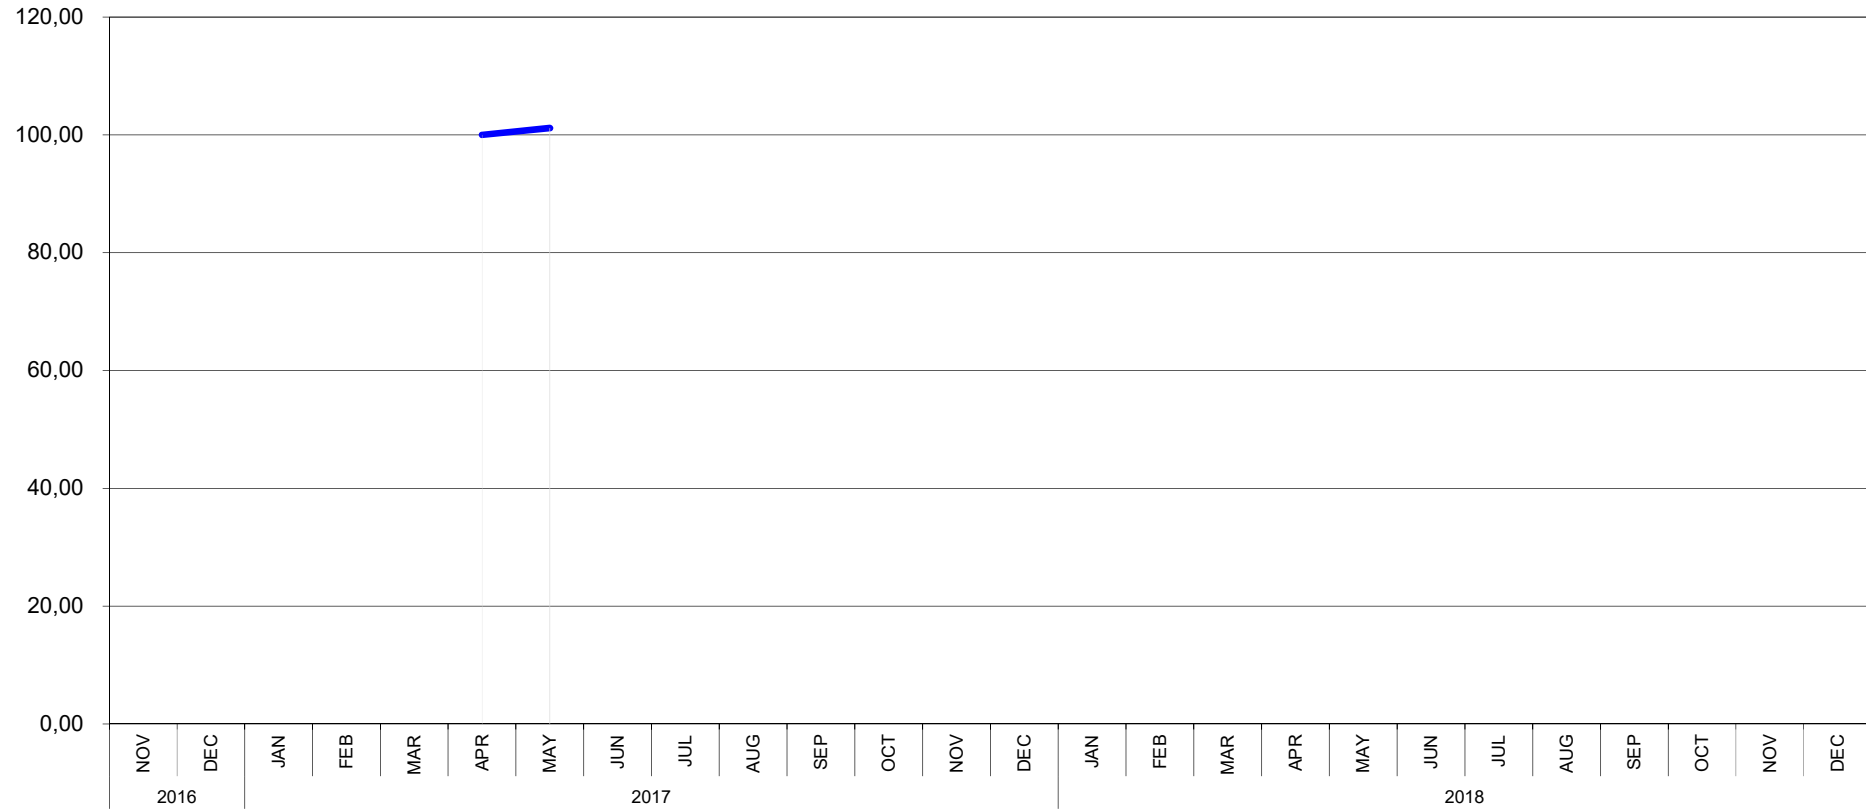

T&D EUROPE
SUPER HIGH GRADE GOES
BASIS NOV 2016 = 100

- Provisional
- Complete
- Amended

T&D EUROPE
Mineral Oil
BASIS Nov 2016 = 100

- Provisional
- Complete
- Amended

**T&D EUROPE
PAPER**
BASIS NOV 2016 = 100