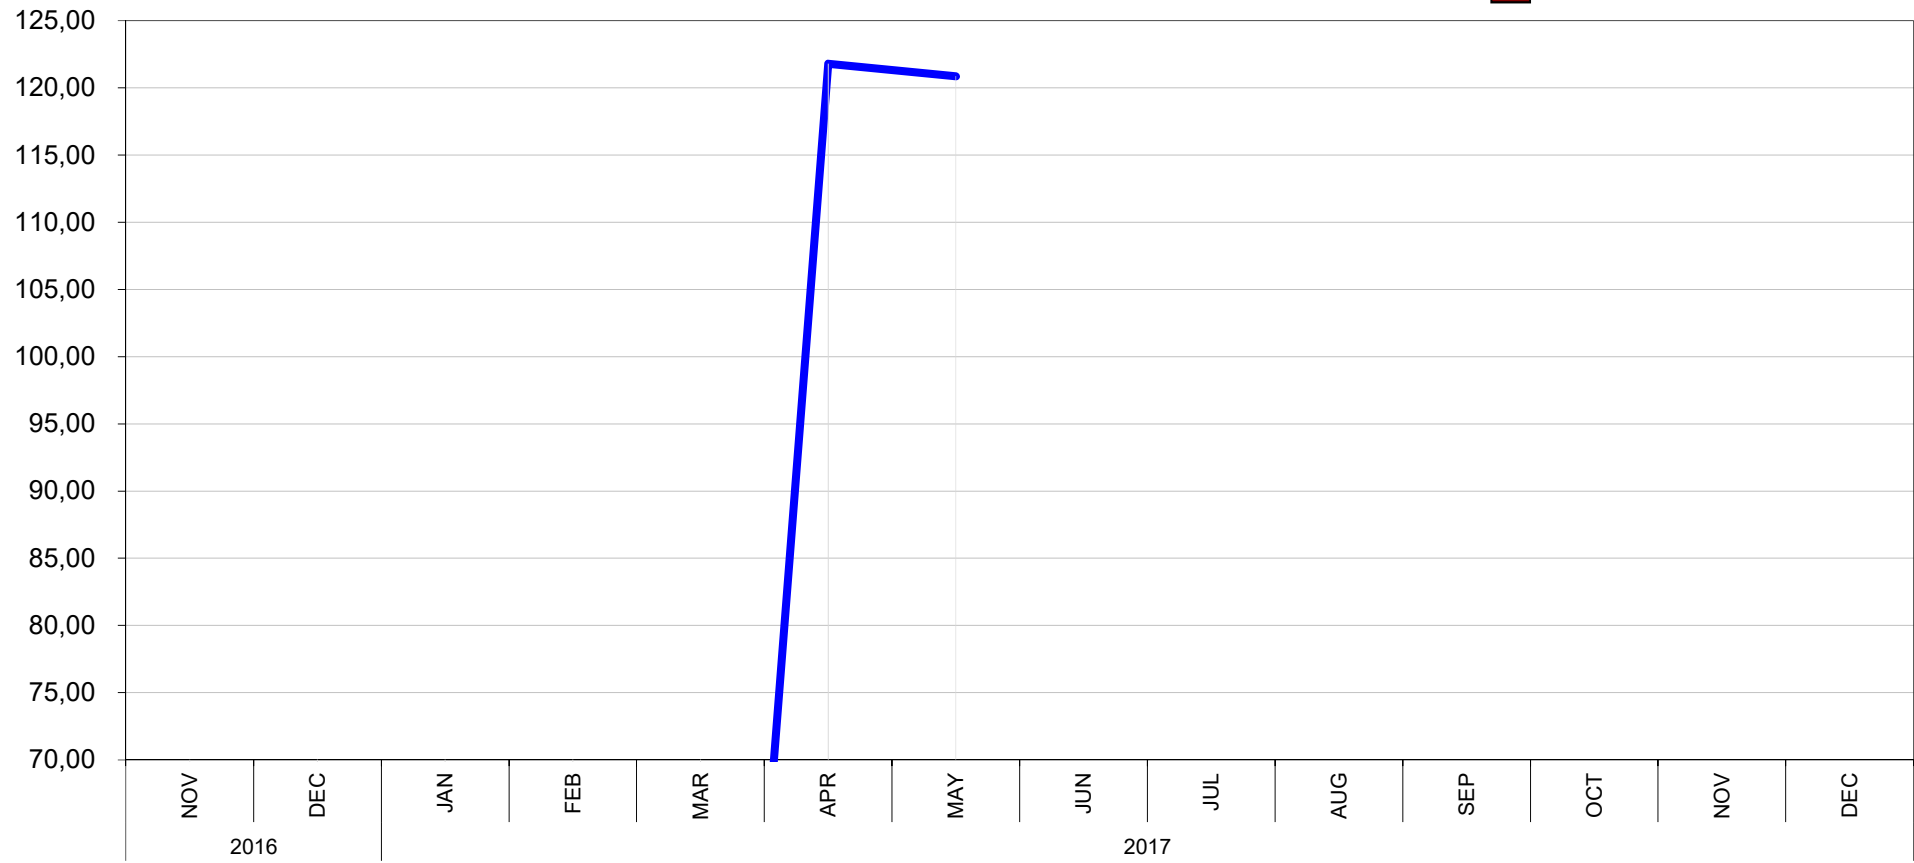

T&D EUROPE
COLD STEEL
BASIS NOV 2016 = 100

- Provisional
- Complete
- Amended